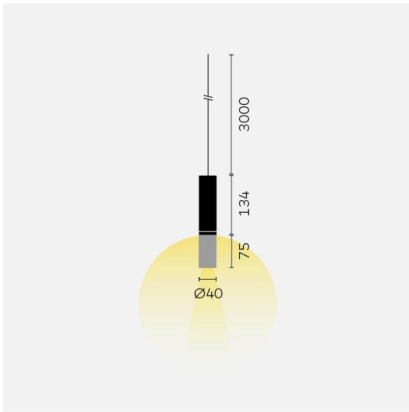

kreon oran

Type	KR991312-9030
Order No	KR991312-9030
Lamp type/assembly	Pendant luminaire
Version	oran stone small cylinder
Colour	black
Colour temperature	3000K
Total luminous flux	315lm
Power consumption	6,7W
Safety class	I
Protection type	IP 40