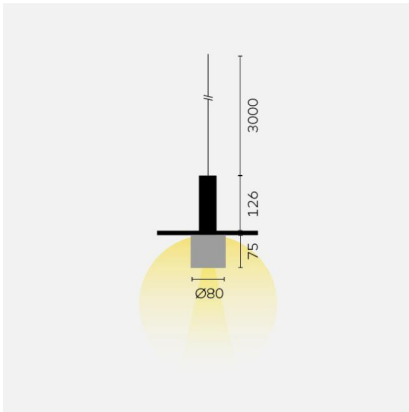

kreon oran

Type	KR991131-9027-P1
Order No	KR991131-9027-P1
Lamp type/assembly	Pendant luminaire
Version	oran stone kap large cylinder
Colour	white
Colour temperature	2700K
Lamp shade	white/white
Total luminous flux	315lm
Power consumption	6,7W
Safety class	I
Protection type	IP 40