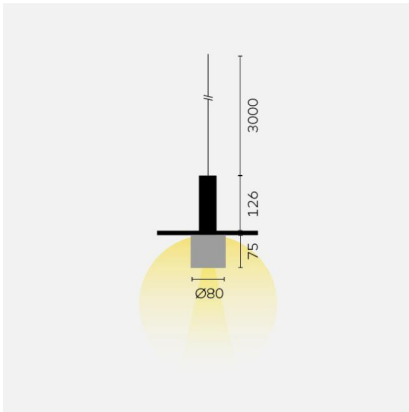

# kreon oran

<b>Type</b>	<b>KR991132-9027-A4</b>
Order No	KR991132-9027-A4
Lamp type/assembly	Pendant luminaire
Version	oran stone kap large cylinder
Colour	black
Colour temperature	2700K
Lamp shade	black/bronze
Total luminous flux	315lm
Power consumption	6,7W
Safety class	I
Protection type	IP 40