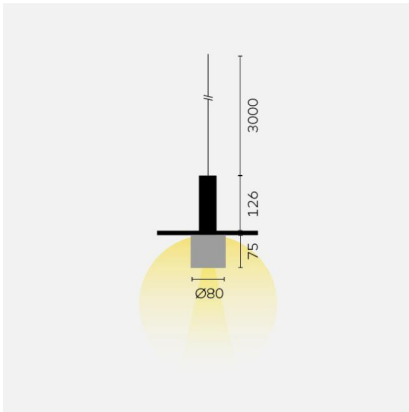

kreon oran

Type	KR991132-9030-P2
Order No	KR991132-9030-P2
Lamp type/assembly	Pendant luminaire
Version	oran stone kap large cylinder
Colour	black
Colour temperature	3000K
Lamp shade	black/black
Total luminous flux	315lm
Power consumption	6,7W
Safety class	I
Protection type	IP 40