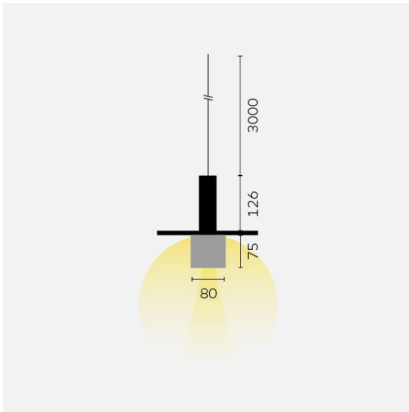

kreon oran

Type	KR991231-9027-P1
Order No	KR991231-9027-P1
Lamp type/assembly	Pendant luminaire
Version	oran stone kap large cube
Colour	white
Colour temperature	2700K
Lamp shade	white/white
Total luminous flux	315lm
Power consumption	6,7W
Safety class	I
Protection type	IP 40