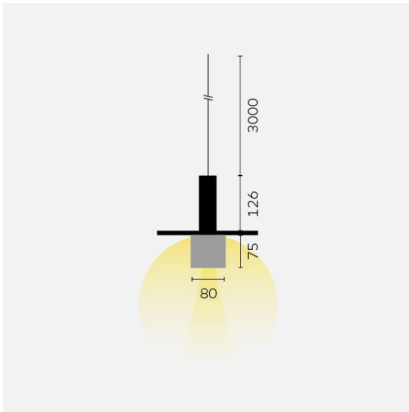

kreon oran

Type	KR991231-9030-P1
Order No	KR991231-9030-P1
Lamp type/assembly	Pendant luminaire
Colour	white
Colour temperature	3000K
Lamp shade	white/white
Total luminous flux	315lm
Power consumption	6,7W
Safety class	I
Protection type	IP 40