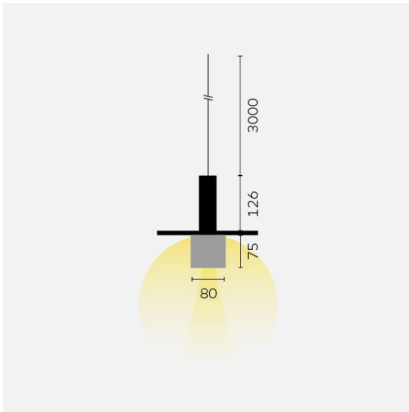

kreon oran

Type	KR991232-9027-A3
Order No	KR991232-9027-A3
Lamp type/assembly	Pendant luminaire
Version	oran stone kap large cube
Colour	black
Colour temperature	2700K
Lamp shade	black/grey
Total luminous flux	315lm
Power consumption	6,7W
Safety class	I
Protection type	IP 40