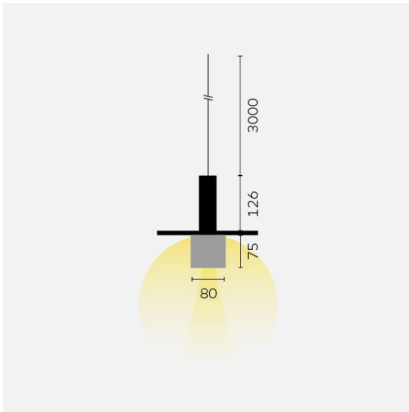

kreon oran

Type	KR991232-9027-A4
Order No	KR991232-9027-A4
Lamp type/assembly	Pendant luminaire
Version	oran stone kap large cube
Colour	black
Colour temperature	2700K
Lamp shade	black/bronze
Total luminous flux	315lm
Power consumption	6,7W
Safety class	I
Protection type	IP 40