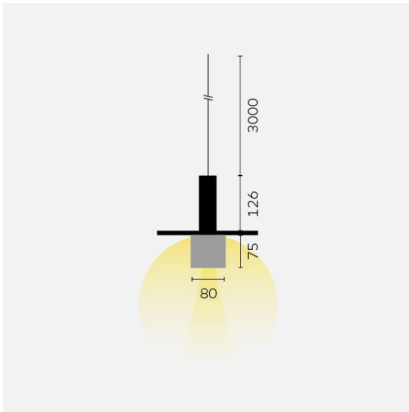

kreon oran

Type	KR991232-9030-A4
Order No	KR991232-9030-A4
Lamp type/assembly	Pendant luminaire
Version	oran stone kap large cube
Colour	black
Colour temperature	3000K
Lamp shade	black/bronze
Total luminous flux	315lm
Power consumption	6,7W
Safety class	I
Protection type	IP 40