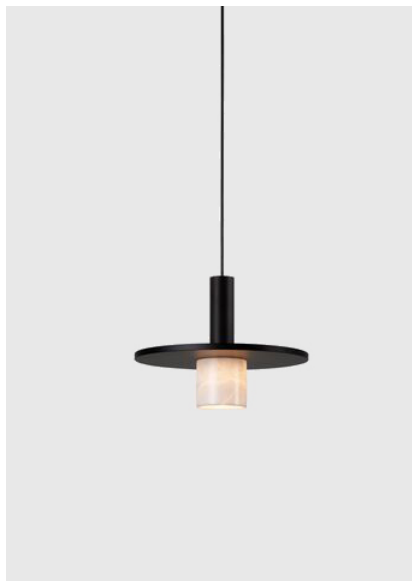

kreon oran

Type	KR991331-9030-P1
Order No	KR991331-9030-P1
Lamp type/assembly	Pendant luminaire
Colour	white
Colour temperature	3000K
Lamp shade	white/white
Total luminous flux	315lm
Power consumption	6,7W
Safety class	I
Protection type	IP 40