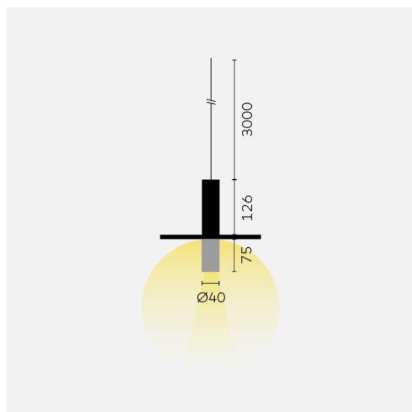

kreon oran

Type	KR991331-9030-P1
Order No	KR991331-9030-P1
Lamp type/assembly	Pendant luminaire
Colour	white
Colour temperature	3000K
Lamp shade	white/white
Total luminous flux	315lm
Power consumption	6,7W
Safety class	I
Protection type	IP 40