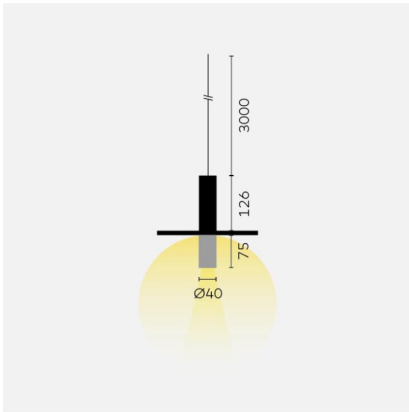

kreon oran

Type	KR991332-9030-A3
Order No	KR991332-9030-A3
Lamp type/assembly	Pendant luminaire
Version	oran stone kap small cylinder
Colour	black
Colour temperature	3000K
Lamp shade	black/grey
Total luminous flux	315lm
Power consumption	6,7W
Safety class	I
Protection type	IP 40