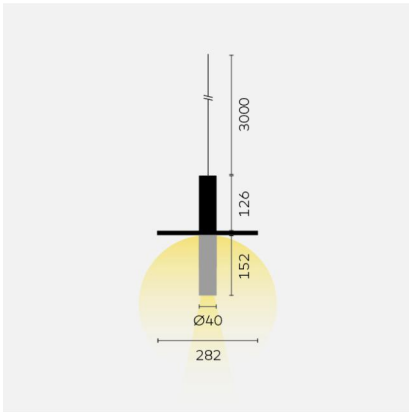

kreon oran

Type	KR991432-9027-P2
Order No	KR991432-9027-P2
Lamp type/assembly	Pendant luminaire
Version	oran stone kap long cylinder
Colour	black
Colour temperature	2700K
Lamp shade	black/black
Total luminous flux	315lm
Safety class	I
Protection type	IP 40