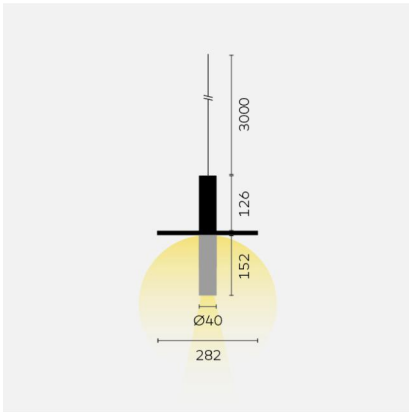

kreon oran

Type	KR991432-9030-A3
Order No	KR991432-9030-A3
Lamp type/assembly	Pendant luminaire
Version	oran stone kap long cylinder
Colour	black
Colour temperature	3000K
Lamp shade	black/grey
Total luminous flux	315lm
Power consumption	6,7W
Safety class	I
Protection type	IP 40