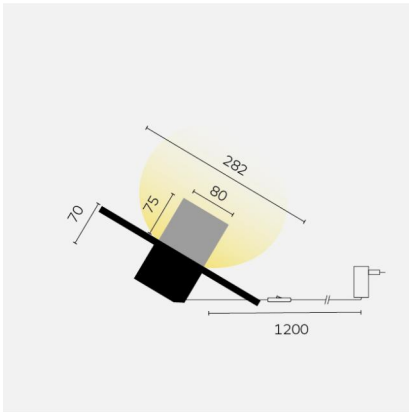

kreon oran

Type	KR991032-9030-A3
Order No	KR991032-9030-A3
Lamp type/assembly	Table luminaire
Version	oran object stone
Colour temperature	3000K
Lamp shade	black/grey
Total luminous flux	43lm
Safety class	I
Protection type	IP 40