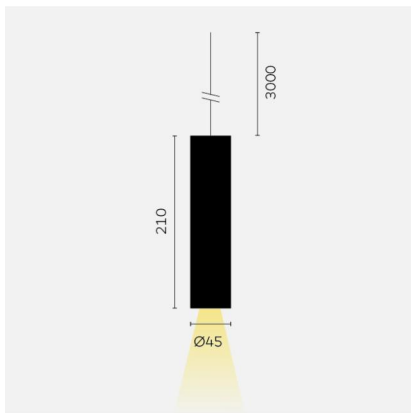

kreon holon

Type	KR962001-9027-DI-A5
Order No	KR962001-9027-DI-A5
Lamp type/assembly	Pendant luminaire
Version	holon 40
Colour	white
Colour temperature	2700K
Colour rendering index	CRI90+
Lamp shade	Red copper
Beam angle	Dark light (38°)
Total luminous flux	417lm
Protection type	IP 40