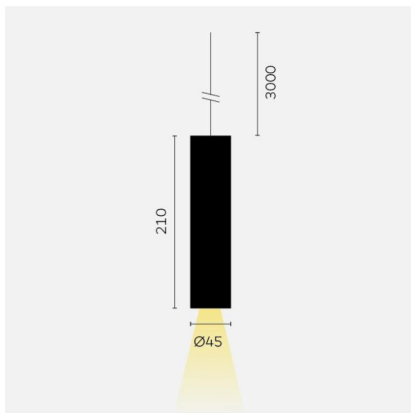

# kreon holon

<b>Type</b>	<b>KR962001-9027-SP-A5</b>
Order No	KR962001-9027-SP-A5
Lamp type/assembly	Pendant luminaire
Version	holon 40
Colour	white
Colour temperature	2700K
Colour rendering index	CRI90+
Lamp shade	Red copper
Beam angle	Spot (20°)
Total luminous flux	558lm
Protection type	IP 40