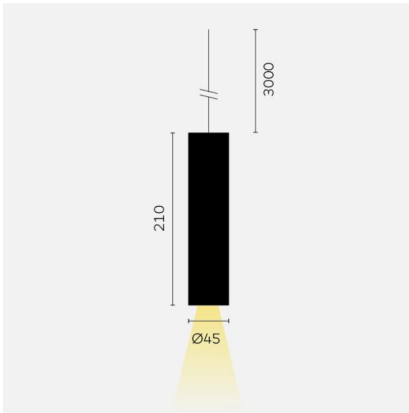

kreon holon

Type	KR962001-9027-SP-P1
Order No	KR962001-9027-SP-P1
Lamp type/assembly	Pendant luminaire
Version	holon 40
Colour	white
Colour temperature	2700K
Colour rendering index	CRI90+
Lamp shade	white
Beam angle	Spot (20°)
Total luminous flux	558lm
Protection type	IP 40