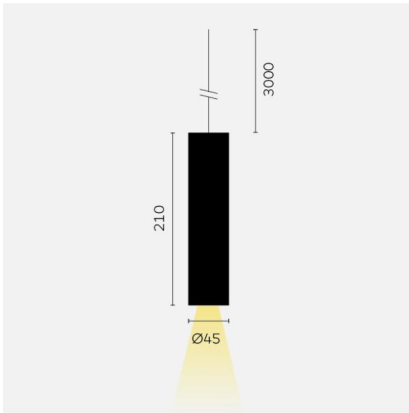

kreon holon

Type	KR962001-9027-Wdl-A5
Order No	KR962001-9027-Wdl-A5
Lamp type/assembly	Pendant luminaire
Version	holon 40
Colour	white
Colour temperature	2700K
Colour rendering index	CRI90+
Lamp shade	Red copper
Beam angle	Wide dark light (76°)
Total luminous flux	417lm
Protection type	IP 40