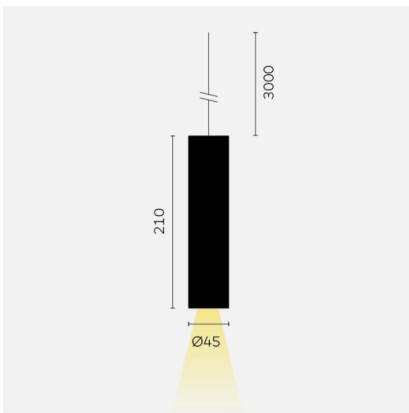

kreon holon

Type	KR962001-9027-WFL-P1
Order No	KR962001-9027-WFL-P1
Lamp type/assembly	Pendant luminaire
Version	holon 40
Colour	white
Colour temperature	2700K
Colour rendering index	CRI90+
Lamp shade	white
Beam angle	Wide flood (55°)
Total luminous flux	558lm
Protection type	IP 40