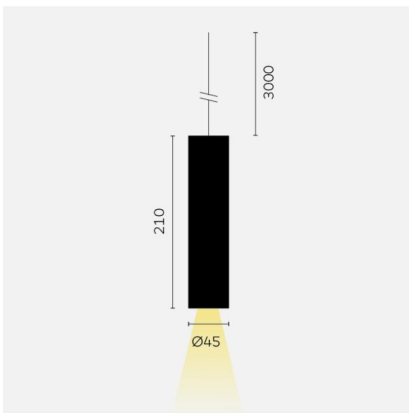

kreon holon

Type	KR962001-9030-SP-P1
Order No	KR962001-9030-SP-P1
Lamp type/assembly	Pendant luminaire
Version	holon 40
Colour	white
Colour temperature	3000K
Colour rendering index	CRI90+
Lamp shade	white
Beam angle	Spot (20°)
Total luminous flux	558lm
Protection type	IP 40