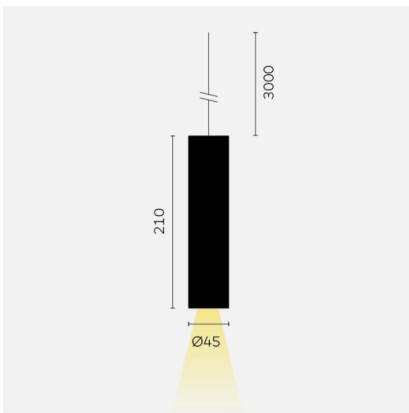

kreon holon

Type	KR962002-9027-FL-A5
Order No	KR962002-9027-FL-A5
Lamp type/assembly	Pendant luminaire
Version	holon 40
Colour	black
Colour temperature	2700K
Colour rendering index	CRI90+
Lamp shade	Red copper
Beam angle	Flood (35°)
Total luminous flux	558lm
Protection type	IP 40