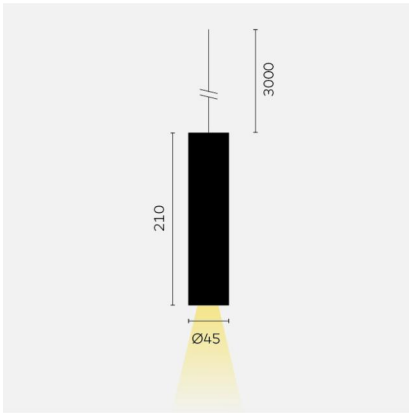

kreon holon

Type	KR962002-9027-FL-P2
Order No	KR962002-9027-FL-P2
Lamp type/assembly	Pendant luminaire
Version	holon 40
Colour	black
Colour temperature	2700K
Colour rendering index	CRI90+
Lamp shade	black
Beam angle	Flood (35°)
Total luminous flux	558lm
Protection type	IP 40