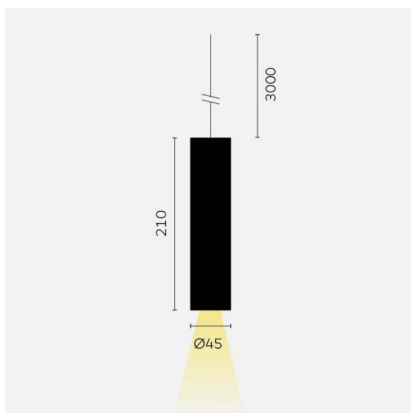

kreon holon

Type	KR962002-9027-WFL-A5
Order No	KR962002-9027-WFL-A5
Lamp type/assembly	Pendant luminaire
Version	holon 40
Colour	black
Colour temperature	2700K
Colour rendering index	CRI90+
Lamp shade	Red copper
Beam angle	Wide flood (55°)
Protection type	IP 40