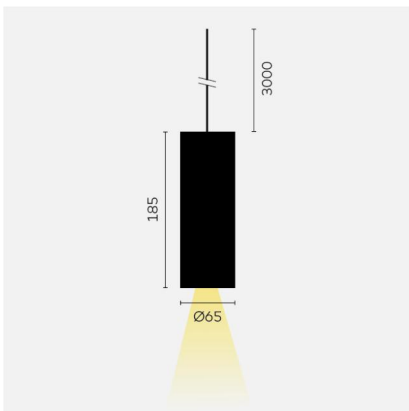

kreon holon

Type	KR962851-9027-FL-SW
Order No	KR962851-9027-FL-SW
Lamp type/assembly	Pendant luminaire
Version	holon 60
Colour	white
Colour temperature	2700K
Colour rendering index	CRI90+
Operating mode	On-Off
Beam angle	Flood (35°)
Protection type	IP 40