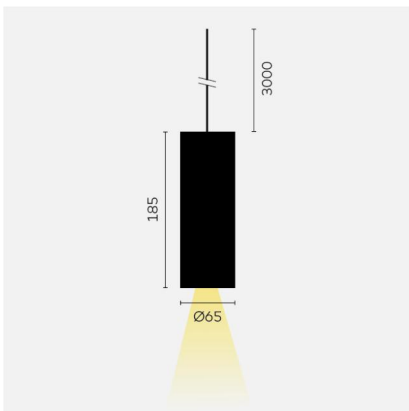

# kreon holon

<b>Type</b>	<b>KR962851-9027-SP-DD</b>
Order No	KR962851-9027-SP-DD
Lamp type/assembly	Pendant luminaire
Version	holon 60
Colour	white
Colour temperature	2700K
Colour rendering index	CRI90+
Operating mode	DALI dimmable
Beam angle	Spot (20°)
Protection type	IP 40