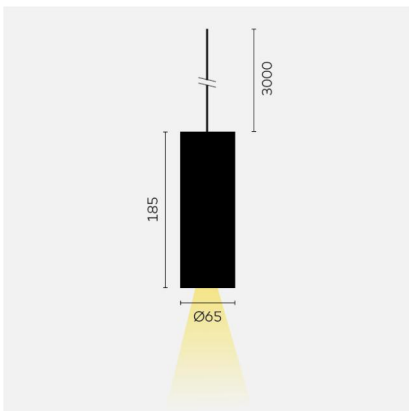

# kreon holon

<b>Type</b>	<b>KR962851-9027-SSP-DD</b>
Order No	KR962851-9027-SSP-DD
Lamp type/assembly	Pendant luminaire
Version	holon 60
Colour	white
Colour temperature	2700K
Colour rendering index	CRI90+
Operating mode	DALI dimmable
Beam angle	Spot (20°)
Protection type	IP 40