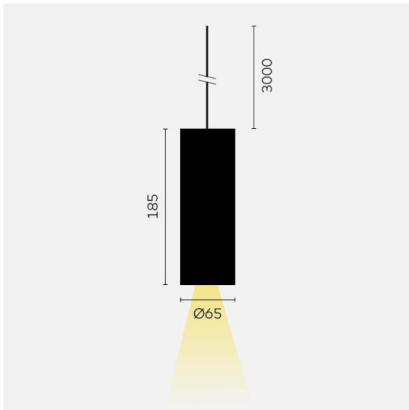

kreon holon

Type	KR962851-9027-WFL-DD
Order No	KR962851-9027-WFL-DD
Lamp type/assembly	Pendant luminaire
Version	holon 60
Colour	white
Colour temperature	2700K
Colour rendering index	CRI90+
Operating mode	DALI dimmable
Beam angle	Wide flood (55°)
Protection type	IP 40