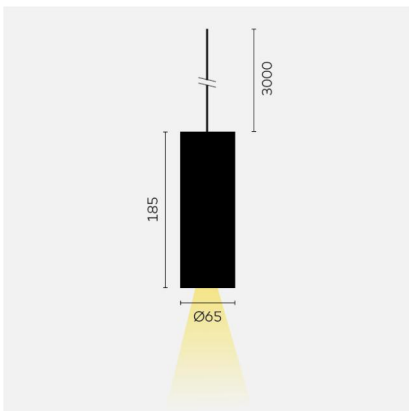

kreon holon

Type	KR962851-9027-WFL-SW
Order No	KR962851-9027-WFL-SW
Lamp type/assembly	Pendant luminaire
Version	holon 60
Colour	white
Colour temperature	2700K
Colour rendering index	CRI90+
Operating mode	On-Off
Beam angle	Wide flood (55°)
Protection type	IP 40