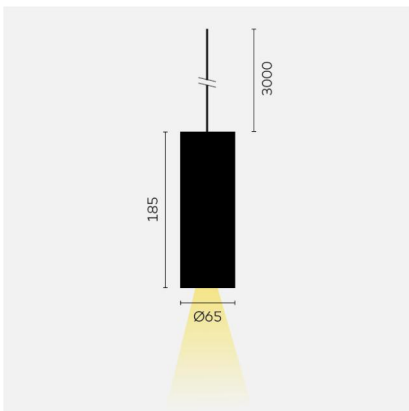

# kreon holon

<b>Type</b>	<b>KR962851-9030-FL-SW</b>
Order No	KR962851-9030-FL-SW
Lamp type/assembly	Pendant luminaire
Version	holon 60
Colour	white
Colour temperature	3000K
Colour rendering index	CRI90+
Operating mode	On-Off
Beam angle	Flood (35°)
Protection type	IP 40