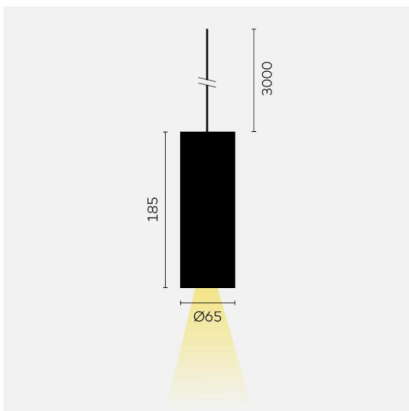

# kreon holon

<b>Type</b>	<b>KR962851-9030-SP-SW</b>
Order No	KR962851-9030-SP-SW
Lamp type/assembly	Pendant luminaire
Version	holon 60
Colour	white
Colour temperature	3000K
Colour rendering index	CRI90+
Operating mode	On-Off
Beam angle	Spot (20°)
Protection type	IP 40