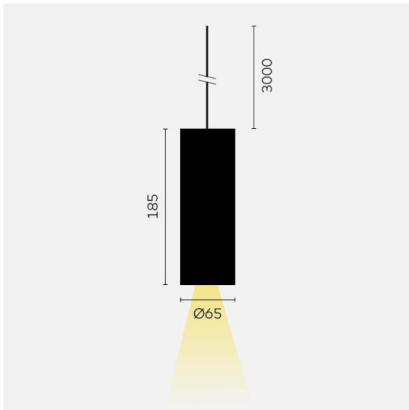

# kreon holon

<b>Type</b>	<b>KR962851-9030-SSP-DD</b>
Order No	KR962851-9030-SSP-DD
Lamp type/assembly	Pendant luminaire
Version	holon 60
Colour	white
Colour temperature	3000K
Colour rendering index	CRI90+
Operating mode	DALI dimmable
Beam angle	Spot (20°)
Protection type	IP 40