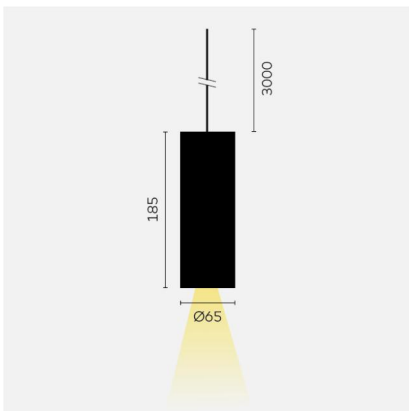

# kreon holon

<b>Type</b>	<b>KR962851-9040-SP-DD</b>
Order No	KR962851-9040-SP-DD
Lamp type/assembly	Pendant luminaire
Version	holon 60
Colour	white
Colour temperature	4000K
Colour rendering index	CRI90+
Operating mode	DALI dimmable
Beam angle	Spot (20°)
Protection type	IP 40