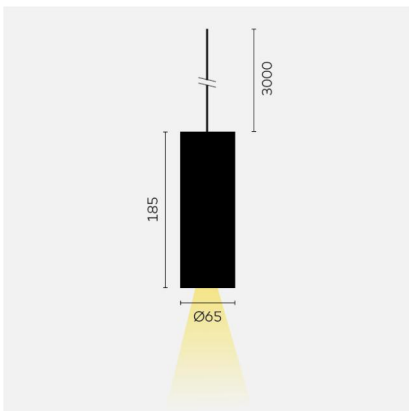

# kreon holon

|                        |                            |
|------------------------|----------------------------|
| <b>Type</b>            | <b>KR962851-9040-SP-SW</b> |
| Order No               | KR962851-9040-SP-SW        |
| Lamp type/assembly     | Pendant luminaire          |
| Version                | holon 60                   |
| Colour                 | white                      |
| Colour temperature     | 4000K                      |
| Colour rendering index | CRI90+                     |
| Operating mode         | On-Off                     |
| Beam angle             | Spot (20°)                 |
| Protection type        | IP 40                      |