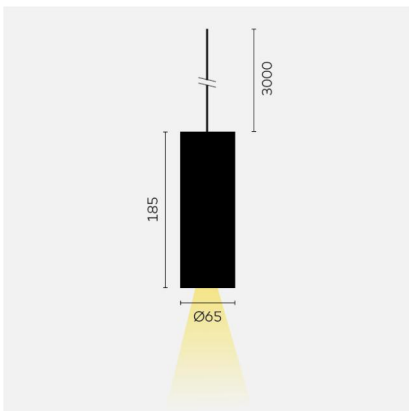

# kreon holon

<b>Type</b>	<b>KR962851-9040-SSP-SW</b>
Order No	KR962851-9040-SSP-SW
Lamp type/assembly	Pendant luminaire
Version	holon 60
Colour	white
Colour temperature	4000K
Colour rendering index	CRI90+
Operating mode	On-Off
Beam angle	Spot (20°)
Protection type	IP 40