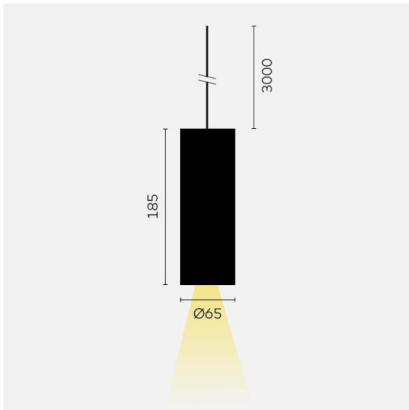

kreon holon

Type	KR962851-9040-WFL-SW
Order No	KR962851-9040-WFL-SW
Lamp type/assembly	Pendant luminaire
Version	holon 60
Colour	white
Colour temperature	4000K
Colour rendering index	CRI90+
Operating mode	On-Off
Beam angle	Wide flood (55°)
Protection type	IP 40