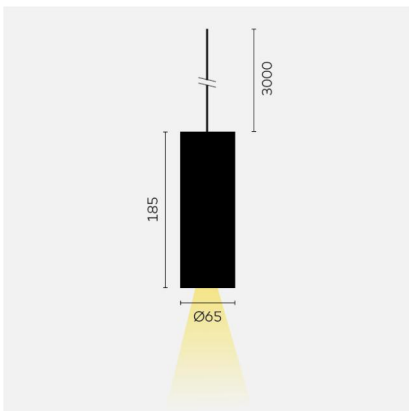

kreon holon

Type	KR962852-9027-FL-SW
Order No	KR962852-9027-FL-SW
Lamp type/assembly	Pendant luminaire
Version	holon 60
Colour	black
Colour temperature	2700K
Colour rendering index	CRI90+
Operating mode	On-Off
Beam angle	Flood (35°)
Protection type	IP 40