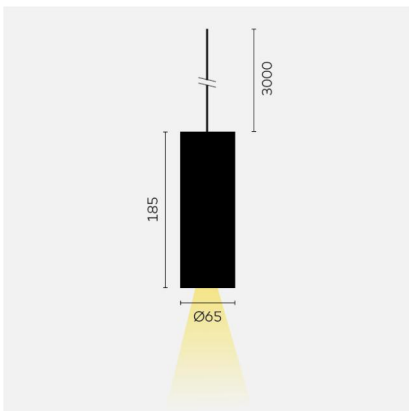

# kreon holon

<b>Type</b>	<b>KR962852-9027-SP-SW</b>
Order No	KR962852-9027-SP-SW
Lamp type/assembly	Pendant luminaire
Version	holon 60
Colour	black
Colour temperature	2700K
Colour rendering index	CRI90+
Operating mode	On-Off
Beam angle	Spot (20°)
Protection type	IP 40