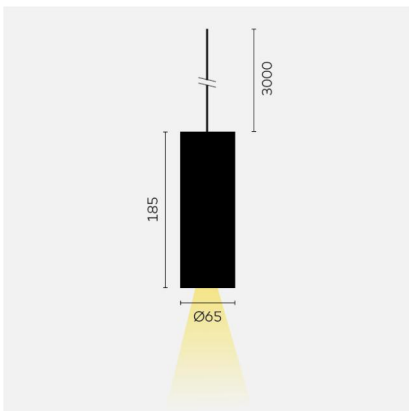

# kreon holon

<b>Type</b>	<b>KR962852-9027-WFL-DD</b>
Order No	KR962852-9027-WFL-DD
Lamp type/assembly	Pendant luminaire
Version	holon 60
Colour	black
Colour temperature	2700K
Colour rendering index	CRI90+
Operating mode	DALI dimmable
Beam angle	Wide flood (55°)
Protection type	IP 40