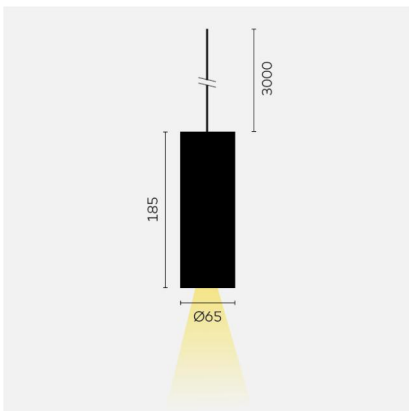

# kreon holon

<b>Type</b>	<b>KR962852-9027-WFL-SW</b>
Order No	KR962852-9027-WFL-SW
Lamp type/assembly	Pendant luminaire
Version	holon 60
Colour	black
Colour temperature	2700K
Colour rendering index	CRI90+
Operating mode	On-Off
Beam angle	Wide flood (55°)
Protection type	IP 40