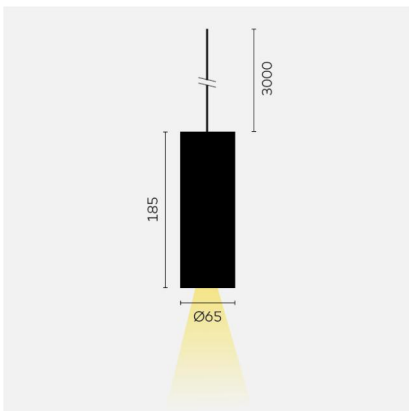

kreon holon

| | |
|------------------------|----------------------------|
| Type | KR962852-9030-SP-SW |
| Order No | KR962852-9030-SP-SW |
| Lamp type/assembly | Pendant luminaire |
| Version | holon 60 |
| Colour | black |
| Colour temperature | 3000K |
| Colour rendering index | CRI90+ |
| Operating mode | On-Off |
| Beam angle | Spot (20°) |
| Protection type | IP 40 |