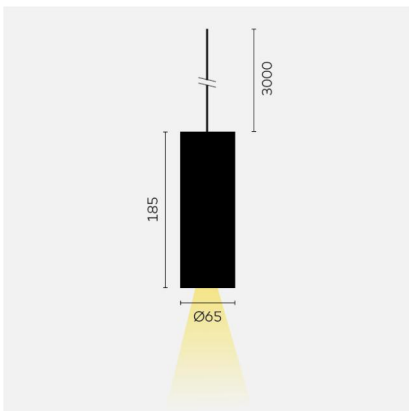

kreon holon

Type	KR962852-9030-SSP-DD
Order No	KR962852-9030-SSP-DD
Lamp type/assembly	Pendant luminaire
Version	holon 60
Colour	black
Colour temperature	3000K
Colour rendering index	CRI90+
Operating mode	DALI dimmable
Beam angle	Spot (20°)
Protection type	IP 40