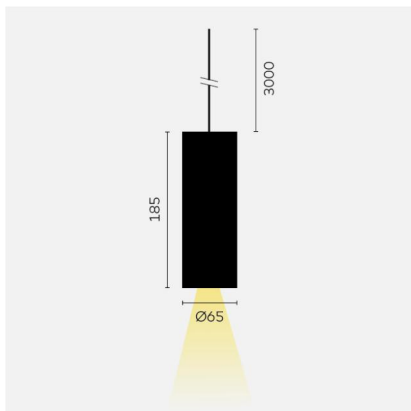

kreon holon

Type	KR962852-9030-SSP-SW
Order No	KR962852-9030-SSP-SW
Lamp type/assembly	Pendant luminaire
Version	holon 60
Colour	black
Colour temperature	3000K
Colour rendering index	CRI90+
Operating mode	On-Off
Beam angle	Spot (20°)
Protection type	IP 40