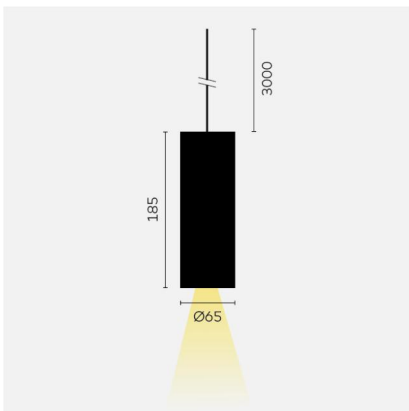

kreon holon

| | |
|------------------------|----------------------------|
| Type | KR962852-9040-FL-DD |
| Order No | KR962852-9040-FL-DD |
| Lamp type/assembly | Pendant luminaire |
| Version | holon 60 |
| Colour | black |
| Colour temperature | 4000K |
| Colour rendering index | CRI90+ |
| Operating mode | DALI dimmable |
| Beam angle | Flood (35°) |
| Protection type | IP 40 |