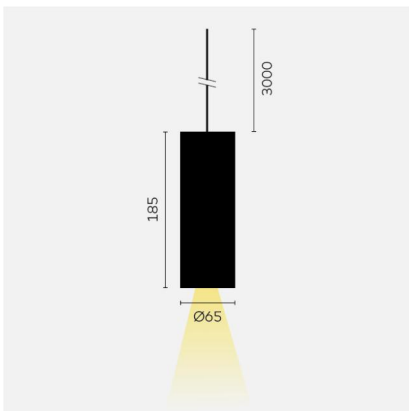

kreon holon

Type	KR962852-9040-SP-DD
Order No	KR962852-9040-SP-DD
Lamp type/assembly	Pendant luminaire
Version	holon 60
Colour	black
Colour temperature	4000K
Colour rendering index	CRI90+
Operating mode	DALI dimmable
Beam angle	Spot (20°)
Protection type	IP 40