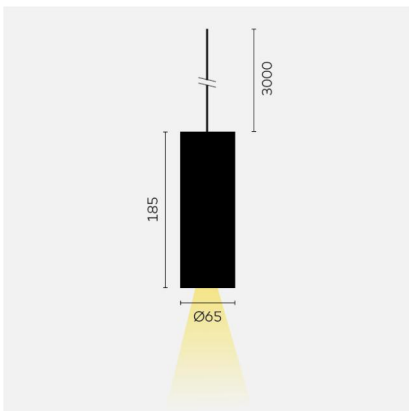

kreon holon

Type	KR962852-9040-SP-SW
Order No	KR962852-9040-SP-SW
Lamp type/assembly	Pendant luminaire
Version	holon 60
Colour	black
Colour temperature	4000K
Colour rendering index	CRI90+
Operating mode	On-Off
Beam angle	Spot (20°)
Protection type	IP 40