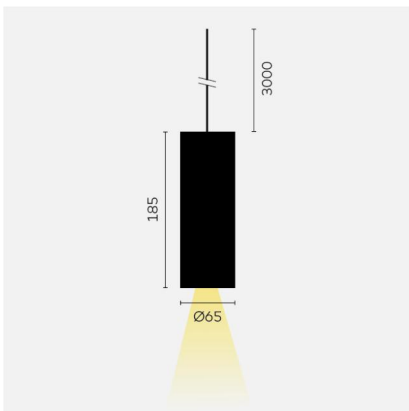

kreon holon

Type	KR962852-9040-SSP-SW
Order No	KR962852-9040-SSP-SW
Lamp type/assembly	Pendant luminaire
Version	holon 60
Colour	black
Colour temperature	4000K
Colour rendering index	CRI90+
Operating mode	On-Off
Beam angle	Spot (20°)
Protection type	IP 40