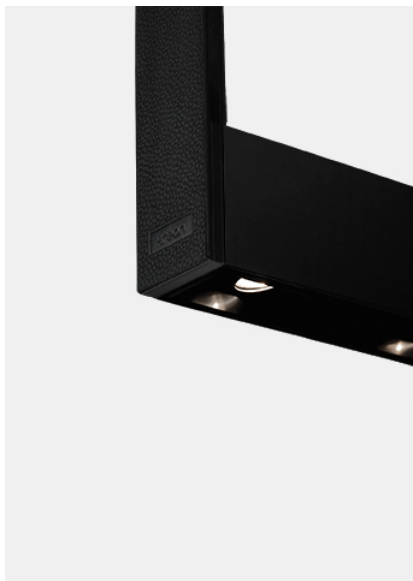

kreon cadre

Type	KR963582-9027-DD-S-2
Order No	KR963582-9027-DD-S-2
Lamp type/assembly	Ceiling luminaire
Description	Suspension in black leather
Colour	Black
Colour temperature	2700K
Colour rendering index	CRI90+
Operating mode	DALI
Length	1200
Power consumption	83W
Mains voltage	220-240V / 50Hz
Protection type	IP40