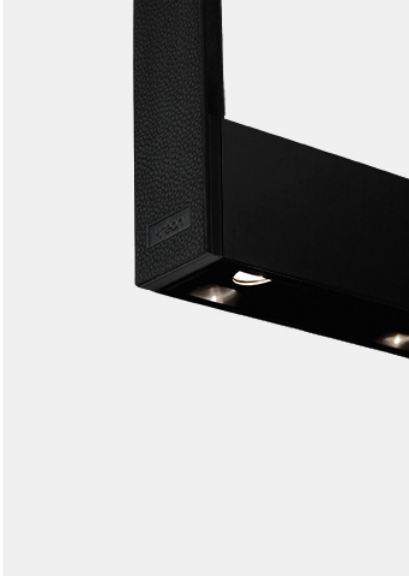

kreon cadre

Type	KR963582-9027-DD-H-2
Order No	KR963582-9027-DD-H-2
Lamp type/assembly	Ceiling luminaire
Description	Suspension in black leather
Colour	Black
Colour temperature	2700K
Colour rendering index	CRI90+
Operating mode	DALI
Length	1200
Power consumption	83W
Mains voltage	220-240V / 50Hz
Protection type	IP40