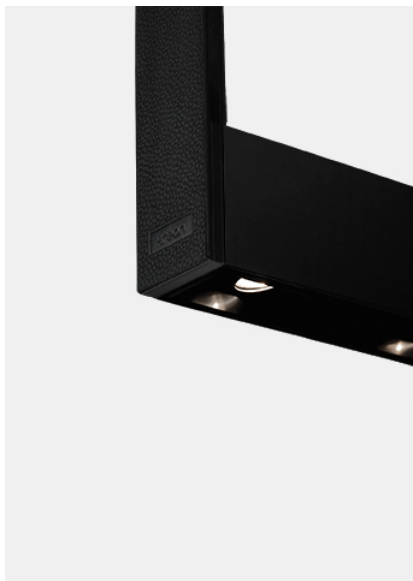

kreon cadre

Type	KR963584-9027-DD-H-2
Order No	KR963584-9027-DD-H-2
Lamp type/assembly	Ceiling luminaire
Description	Suspension in black leather
Colour	Chrome
Colour temperature	2700K
Colour rendering index	CRI90+
Operating mode	DALI
Length	1200
Power consumption	83W
Mains voltage	220-240V / 50Hz
Protection type	IP40