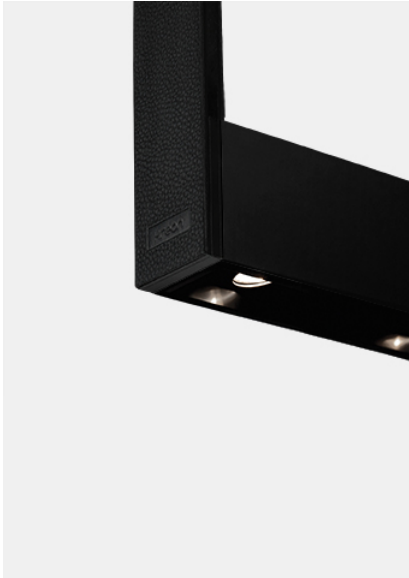

# kreon cadre

<b>Type</b>	<b>KR963584-9030-DD-H-1</b>
Order No	KR963584-9030-DD-H-1
Lamp type/assembly	Ceiling luminaire
Description	Suspension in white leather
Colour	Chrome
Colour temperature	3000K
Colour rendering index	CRI90+
Operating mode	DALI
Length	1200
Power consumption	83W
Mains voltage	220-240V / 50Hz
Protection type	IP40